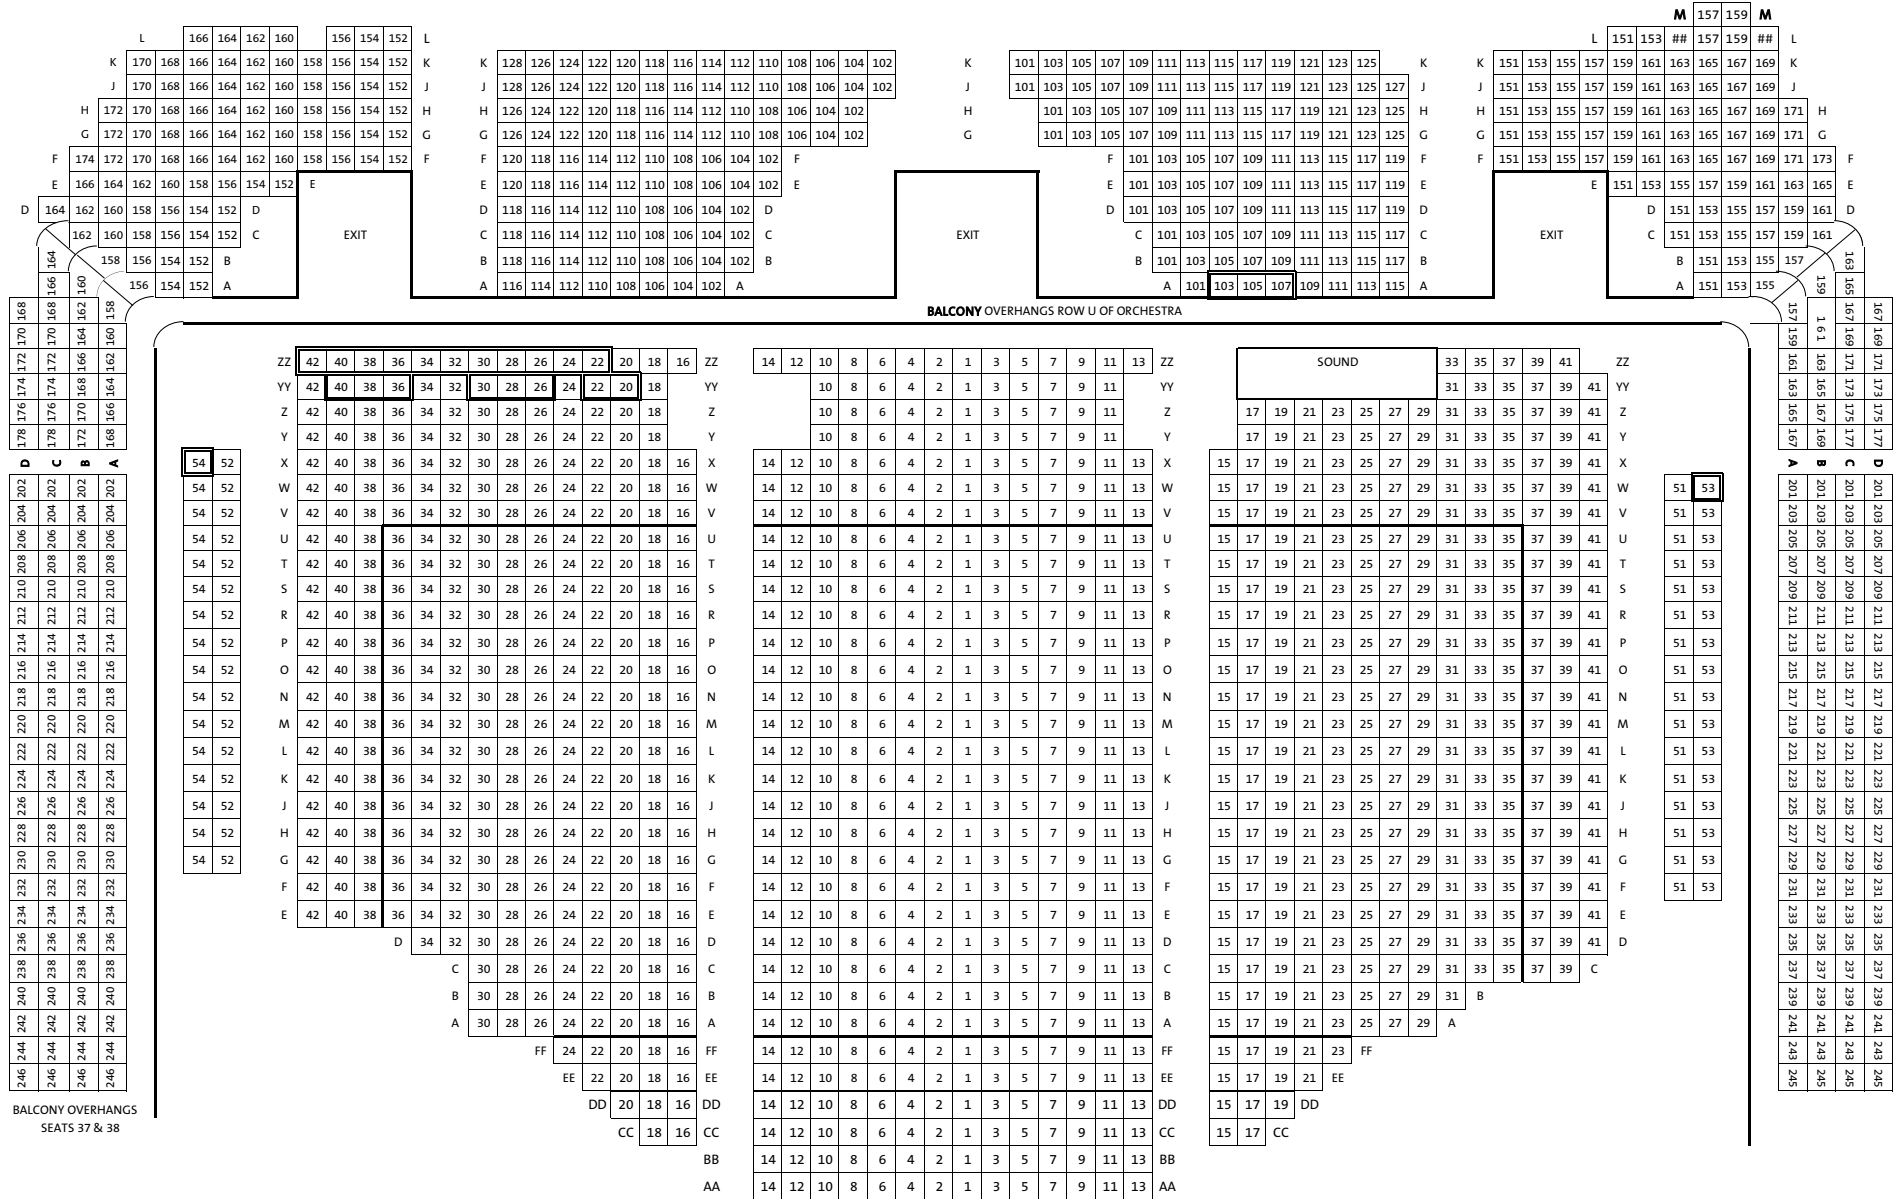

ROYCE HALL UCLA

BALCONY OVERHANGS
SEATS 37 & 38

STAGE

TOTAL CAPACITY 1,836 Orchestra 1,203 Balcony 633 Temporary or wheelchair seat